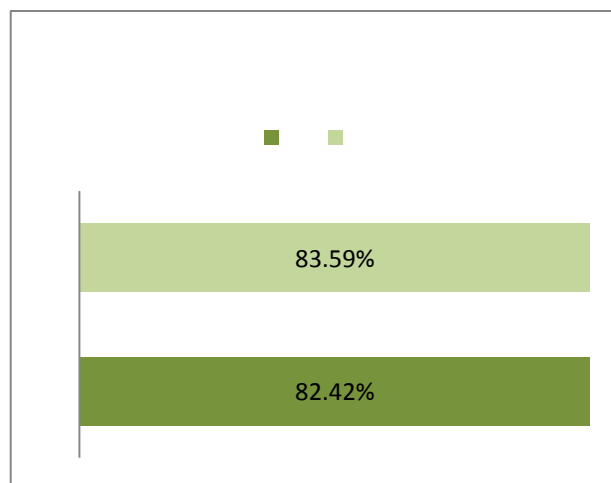

引言

第一師範

第一師範

一、毕业生就业基本情况

3553	87.97%	2949	83.00%
13	0.32%	8	61.54%
106	2.62%	97	91.51%
6	0.15%	5	83.33%
2	0.05%	1	50.00%
10	0.25%	5	50.00%
42	1.04%	40	95.24%
76	1.88%	73	96.05%
11	0.27%	9	81.82%
215	5.32%	178	82.79%
3	0.07%	3	100.00%
1	0.02%	1	100.00%
1	0.02%		0.00%
4039	100.00%	3369	83.41%

	18	0.45%	13	72.22%
	21	0.52%	10	47.62%

二、毕业生就业相关分析

	3	0.40%	3	0.46%	6	0.43%
	3	0.40%	1	0.15%	4	0.29%
	348	46.84%	71	10.99%	419	30.17%
	8	1.08%	14	2.17%	22	1.58%
	2	0.27%	16	2.48%	18	1.30%
		0.00%	8	1.24%	8	0.58%
	192	25.84%	374	57.89%	566	40.75%
	4	0.54%	6	0.93%	10	0.72%
	35	4.71%	17	2.63%	52	3.74%
	1	0.13%		0.00%	1	0.07%
	2	0.27%	1	0.15%	3	0.22%
	8	1.08%	9	1.39%	17	1.22%
	38	5.11%	47	7.28%	85	6.12%
	95	12.79%	76	11.76%	171	12.31%
	4	0.54%	3	0.46%	7	0.50%
	743	100.00%	646	100.00%	1389	100.00%

	1	0.13%	3	0.46%	4	0.29%
		0.00%	19	2.94%	19	1.37%
		0.00%	1	0.15%	1	0.07%
	4	0.54%	21	3.25%	25	1.80%
	2	0.27%	27	4.18%	29	2.09%
		0.00%	3	0.46%	3	0.22%
	5	0.67%	17	2.63%	22	1.58%
	9	1.21%	64	9.91%	73	5.26%
	2	0.27%	11	1.70%	13	0.94%
	3	0.40%	11	1.70%	14	1.01%
	7	0.94%	32	4.95%	39	2.81%
	1	0.13%	13	2.01%	14	1.01%
		0.00%	2	0.31%	2	0.14%
	6	0.81%	6	0.93%	12	0.86%
	521	70.12%	205	31.73%	726	52.27%
		0.00%	5	0.77%	5	0.36%
	33	4.44%	62	9.60%	95	6.84%
	7	0.94%	11	1.70%	18	1.30%
	5	0.67%	7	1.08%	12	0.86%
	38	5.11%	47	7.28%	85	6.12%
	95	12.79%	76	11.76%	171	12.31%
	4	0.54%	3	0.46%	7	0.50%
	743	100.00%	646	100.00%	1389	100.00%