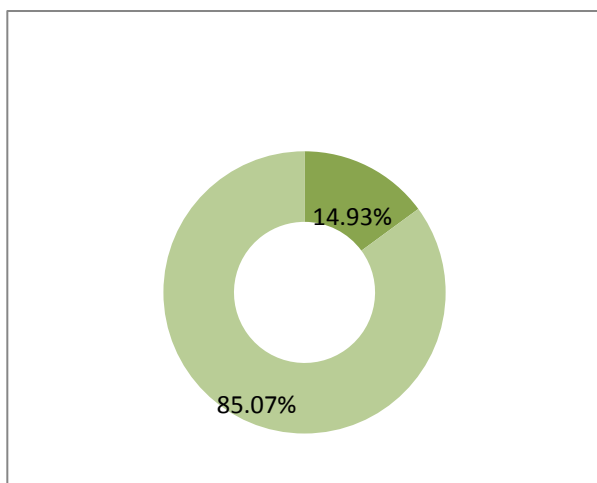

引言

第一師範

第一師範

一、毕业生就业基本情况

3553	87.97%	2949	83.00%
13	0.32%	8	61.54%
106	2.62%	97	91.51%
6	0.15%	5	83.33%
2	0.05%	1	50.00%
10	0.25%	5	50.00%
42	1.04%	40	95.24%
76	1.88%	73	96.05%
11	0.27%	9	81.82%
215	5.32%	178	82.79%
3	0.07%	3	100.00%
1	0.02%	1	100.00%
1	0.02%		0.00%
4039	100.00%	3369	83.41%

	18	0.45%	13	72.22%
	21	0.52%	10	47.62%

二、毕业生就业相关分析

	3	0.40%	3	0.46%	6	0.43%
	3	0.40%	1	0.15%	4	0.29%
	348	46.84%	71	10.99%	419	30.17%
	8	1.08%	14	2.17%	22	1.58%
	2	0.27%	16	2.48%	18	1.30%
		0.00%	8	1.24%	8	0.58%
	192	25.84%	374	57.89%	566	40.75%
	4	0.54%	6	0.93%	10	0.72%
	35	4.71%	17	2.63%	52	3.74%
	1	0.13%		0.00%	1	0.07%
	2	0.27%	1	0.15%	3	0.22%
	8	1.08%	9	1.39%	17	1.22%
	38	5.11%	47	7.28%	85	6.12%
	95	12.79%	76	11.76%	171	12.31%
	4	0.54%	3	0.46%	7	0.50%
	743	100.00%	646	100.00%	1389	100.00%

	1	0.13%	3	0.46%	4	0.29%
		0.00%	19	2.94%	19	1.37%
		0.00%	1	0.15%	1	0.07%
	4	0.54%	21	3.25%	25	1.80%
	2	0.27%	27	4.18%	29	2.09%
		0.00%	3	0.46%	3	0.22%
	5	0.67%	17	2.63%	22	1.58%
	9	1.21%	64	9.91%	73	5.26%
	2	0.27%	11	1.70%	13	0.94%
	3	0.40%	11	1.70%	14	1.01%
	7	0.94%	32	4.95%	39	2.81%
	1	0.13%	13	2.01%	14	1.01%
		0.00%	2	0.31%	2	0.14%
	6	0.81%	6	0.93%	12	0.86%
	521	70.12%	205	31.73%	726	52.27%
		0.00%	5	0.77%	5	0.36%
	33	4.44%	62	9.60%	95	6.84%
	7	0.94%	11	1.70%	18	1.30%
	5	0.67%	7	1.08%	12	0.86%
	38	5.11%	47	7.28%	85	6.12%
	95	12.79%	76	11.76%	171	12.31%
	4	0.54%	3	0.46%	7	0.50%
	743	100.00%	646	100.00%	1389	100.00%