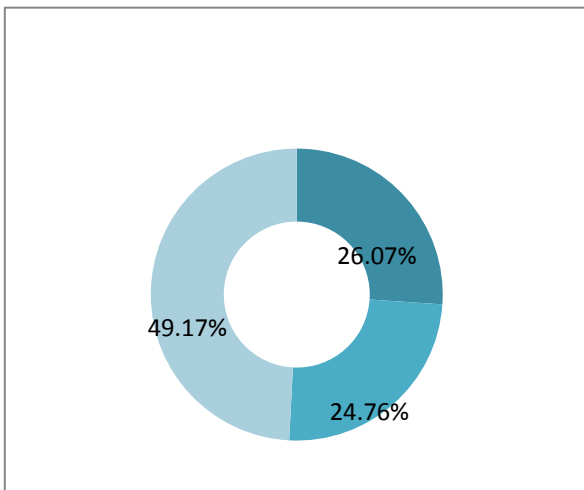

引言

第一師範

第一師範

一、毕业生就业基本情况

3553	87.97%	2949	83.00%
13	0.32%	8	61.54%
106	2.62%	97	91.51%
6	0.15%	5	83.33%
2	0.05%	1	50.00%
10	0.25%	5	50.00%
42	1.04%	40	95.24%
76	1.88%	73	96.05%
11	0.27%	9	81.82%
215	5.32%	178	82.79%
3	0.07%	3	100.00%
1	0.02%	1	100.00%
1	0.02%		0.00%
4039	100.00%	3369	83.41%

	18	0.45%	13	72.22%
	21	0.52%	10	47.62%

二、毕业生就业相关分析

	3	0.40%	3	0.46%	6	0.43%
	3	0.40%	1	0.15%	4	0.29%
	348	46.84%	71	10.99%	419	30.17%
	8	1.08%	14	2.17%	22	1.58%
	2	0.27%	16	2.48%	18	1.30%
		0.00%	8	1.24%	8	0.58%
	192	25.84%	374	57.89%	566	40.75%
	4	0.54%	6	0.93%	10	0.72%
	35	4.71%	17	2.63%	52	3.74%
	1	0.13%		0.00%	1	0.07%
	2	0.27%	1	0.15%	3	0.22%
	8	1.08%	9	1.39%	17	1.22%
	38	5.11%	47	7.28%	85	6.12%
	95	12.79%	76	11.76%	171	12.31%
	4	0.54%	3	0.46%	7	0.50%
	743	100.00%	646	100.00%	1389	100.00%