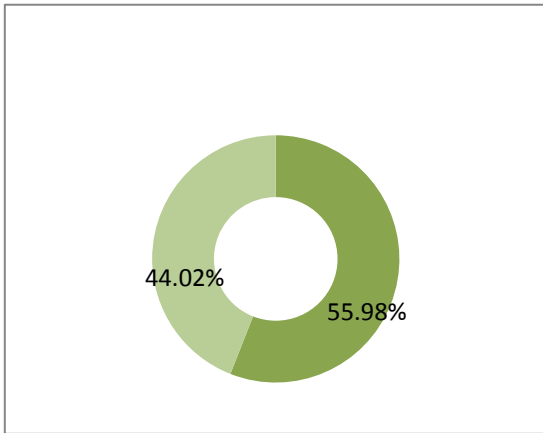

引言

第一師範

第一師範

一、毕业生就业基本情况

3553	87.97%	2949	83.00%
13	0.32%	8	61.54%
106	2.62%	97	91.51%
6	0.15%	5	83.33%
2	0.05%	1	50.00%
10	0.25%	5	50.00%
42	1.04%	40	95.24%
76	1.88%	73	96.05%
11	0.27%	9	81.82%
215	5.32%	178	82.79%
3	0.07%	3	100.00%
1	0.02%	1	100.00%
1	0.02%		0.00%
4039	100.00%	3369	83.41%

	18	0.45%	13	72.22%
	21	0.52%	10	47.62%

二、毕业生就业相关分析

	3	0.40%	3	0.46%	6	0.43%
	3	0.40%	1	0.15%	4	0.29%
	348	46.84%	71	10.99%	419	30.17%
	8	1.08%	14	2.17%	22	1.58%
	2	0.27%	16	2.48%	18	1.30%
		0.00%	8	1.24%	8	0.58%
	192	25.84%	374	57.89%	566	40.75%
	4	0.54%	6	0.93%	10	0.72%
	35	4.71%	17	2.63%	52	3.74%
	1	0.13%		0.00%	1	0.07%
	2	0.27%	1	0.15%	3	0.22%
	8	1.08%	9	1.39%	17	1.22%
	38	5.11%	47	7.28%	85	6.12%
	95	12.79%	76	11.76%	171	12.31%
	4	0.54%	3	0.46%	7	0.50%
	743	100.00%	646	100.00%	1389	100.00%