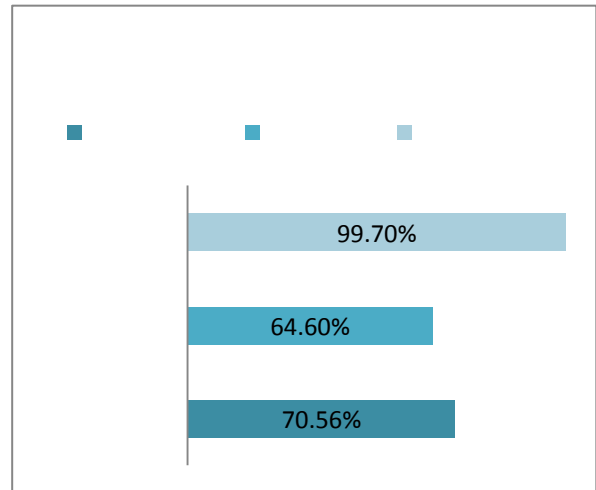

引言

第一師範

第一師範

一、毕业生就业基本情况

3553	87.97%	2949	83.00%
13	0.32%	8	61.54%
106	2.62%	97	91.51%
6	0.15%	5	83.33%
2	0.05%	1	50.00%
10	0.25%	5	50.00%
42	1.04%	40	95.24%
76	1.88%	73	96.05%
11	0.27%	9	81.82%
215	5.32%	178	82.79%
3	0.07%	3	100.00%
1	0.02%	1	100.00%
1	0.02%		0.00%
4039	100.00%	3369	83.41%

	18	0.45%	13	72.22%
	21	0.52%	10	47.62%

二、毕业生就业相关分析

	3	0.40%	3	0.46%	6	0.43%
	3	0.40%	1	0.15%	4	0.29%
	348	46.84%	71	10.99%	419	30.17%
	8	1.08%	14	2.17%	22	1.58%
	2	0.27%	16	2.48%	18	1.30%
		0.00%	8	1.24%	8	0.58%
	192	25.84%	374	57.89%	566	40.75%
	4	0.54%	6	0.93%	10	0.72%
	35	4.71%	17	2.63%	52	3.74%
	1	0.13%		0.00%	1	0.07%
	2	0.27%	1	0.15%	3	0.22%
	8	1.08%	9	1.39%	17	1.22%
	38	5.11%	47	7.28%	85	6.12%
	95	12.79%	76	11.76%	171	12.31%
	4	0.54%	3	0.46%	7	0.50%
	743	100.00%	646	100.00%	1389	100.00%

	1	0.13%	3	0.46%	4	0.29%
		0.00%	19	2.94%	19	1.37%
		0.00%	1	0.15%	1	0.07%
	4	0.54%	21	3.25%	25	1.80%
	2	0.27%	27	4.18%	29	2.09%
		0.00%	3	0.46%	3	0.22%
	5	0.67%	17	2.63%	22	1.58%
	9	1.21%	64	9.91%	73	5.26%
	2	0.27%	11	1.70%	13	0.94%
	3	0.40%	11	1.70%	14	1.01%
	7	0.94%	32	4.95%	39	2.81%
	1	0.13%	13	2.01%	14	1.01%
		0.00%	2	0.31%	2	0.14%
	6	0.81%	6	0.93%	12	0.86%
	521	70.12%	205	31.73%	726	52.27%
		0.00%	5	0.77%	5	0.36%
	33	4.44%	62	9.60%	95	6.84%
	7	0.94%	11	1.70%	18	1.30%
	5	0.67%	7	1.08%	12	0.86%
	38	5.11%	47	7.28%	85	6.12%
	95	12.79%	76	11.76%	171	12.31%
	4	0.54%	3	0.46%	7	0.50%
	743	100.00%	646	100.00%	1389	100.00%