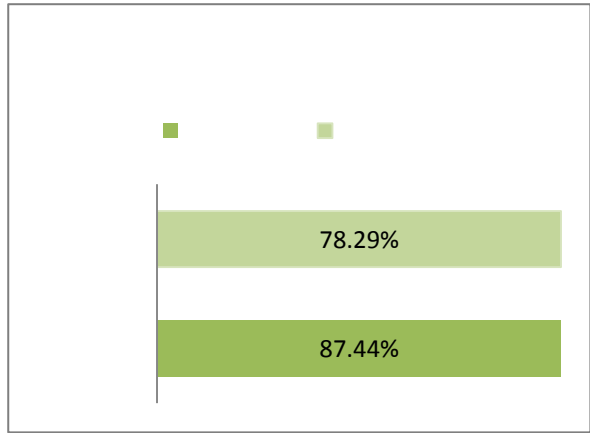

引言

第一師範

第一師範

一、毕业生就业基本情况

3553	87.97%	2949	83.00%
13	0.32%	8	61.54%
106	2.62%	97	91.51%
6	0.15%	5	83.33%
2	0.05%	1	50.00%
10	0.25%	5	50.00%
42	1.04%	40	95.24%
76	1.88%	73	96.05%
11	0.27%	9	81.82%
215	5.32%	178	82.79%
3	0.07%	3	100.00%
1	0.02%	1	100.00%
1	0.02%		0.00%
4039	100.00%	3369	83.41%

	18	0.45%	13	72.22%
	21	0.52%	10	47.62%

二、毕业生就业相关分析

	3	0.40%	3	0.46%	6	0.43%
	3	0.40%	1	0.15%	4	0.29%
	348	46.84%	71	10.99%	419	30.17%
	8	1.08%	14	2.17%	22	1.58%
	2	0.27%	16	2.48%	18	1.30%
		0.00%	8	1.24%	8	0.58%
	192	25.84%	374	57.89%	566	40.75%
	4	0.54%	6	0.93%	10	0.72%
	35	4.71%	17	2.63%	52	3.74%
	1	0.13%		0.00%	1	0.07%
	2	0.27%	1	0.15%	3	0.22%
	8	1.08%	9	1.39%	17	1.22%
	38	5.11%	47	7.28%	85	6.12%
	95	12.79%	76	11.76%	171	12.31%
	4	0.54%	3	0.46%	7	0.50%
	743	100.00%	646	100.00%	1389	100.00%

	1	0.13%	3	0.46%	4	0.29%
		0.00%	19	2.94%	19	1.37%
		0.00%	1	0.15%	1	0.07%
	4	0.54%	21	3.25%	25	1.80%
	2	0.27%	27	4.18%	29	2.09%
		0.00%	3	0.46%	3	0.22%
	5	0.67%	17	2.63%	22	1.58%
	9	1.21%	64	9.91%	73	5.26%
	2	0.27%	11	1.70%	13	0.94%
	3	0.40%	11	1.70%	14	1.01%
	7	0.94%	32	4.95%	39	2.81%
	1	0.13%	13	2.01%	14	1.01%
		0.00%	2	0.31%	2	0.14%
	6	0.81%	6	0.93%	12	0.86%
	521	70.12%	205	31.73%	726	52.27%
		0.00%	5	0.77%	5	0.36%
	33	4.44%	62	9.60%	95	6.84%
	7	0.94%	11	1.70%	18	1.30%
	5	0.67%	7	1.08%	12	0.86%
	38	5.11%	47	7.28%	85	6.12%
	95	12.79%	76	11.76%	171	12.31%
	4	0.54%	3	0.46%	7	0.50%
	743	100.00%	646	100.00%	1389	100.00%